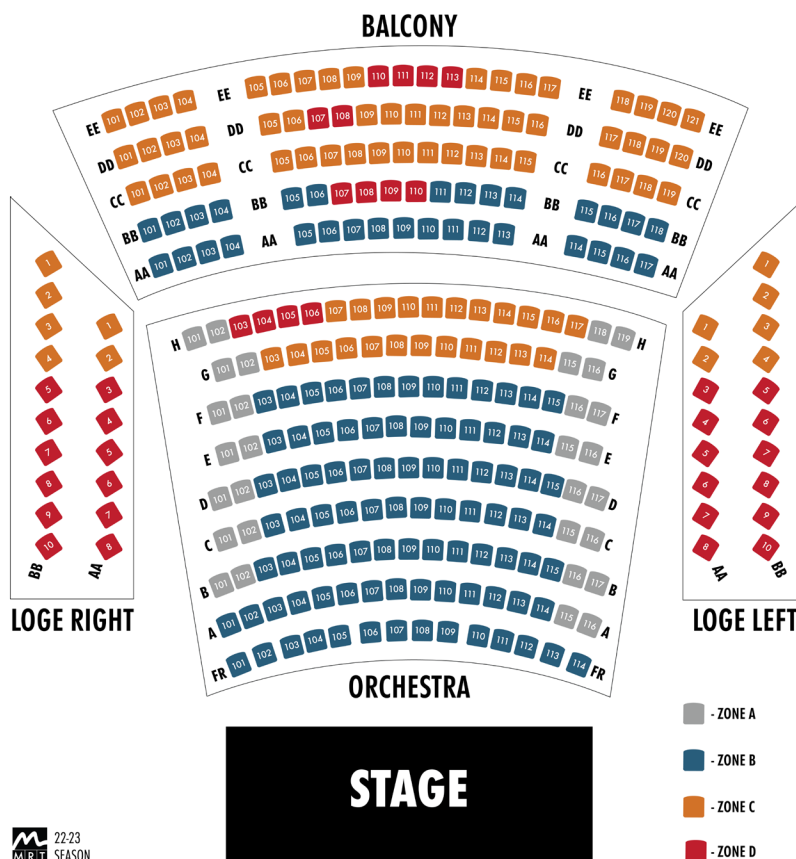

FLEXPASS: Get three to five tickets that can be redeemed in any combination throughout the season.

ADULT

ZONE			
A	B	C	D
\$245	\$205	\$173	\$73
\$185	\$157	\$125	\$73
\$149	\$121	\$97	\$73

A	B	C	D
\$186	\$156	\$132	\$57
\$141	\$120	\$96	\$57
\$114	\$93	\$75	\$57

\$195
\$156
\$117

SENIOR (62+)

ZONE			
A	B	C	D
\$221	\$185	\$157	\$73
\$169	\$141	\$113	\$73
\$133	\$109	\$89	\$73

A	B	C	D
\$168	\$141	\$120	\$57
\$129	\$108	\$87	\$57
\$102	\$84	\$69	\$57

\$175
\$140
\$105

SEATING CHART FOR THE NANCY L. DONAHUE THEATRE

Full seat map at www.mrt.org/venue

MERRIMACK REPERTORY THEATRE
WWW.MRT.ORG | 978.654.4678