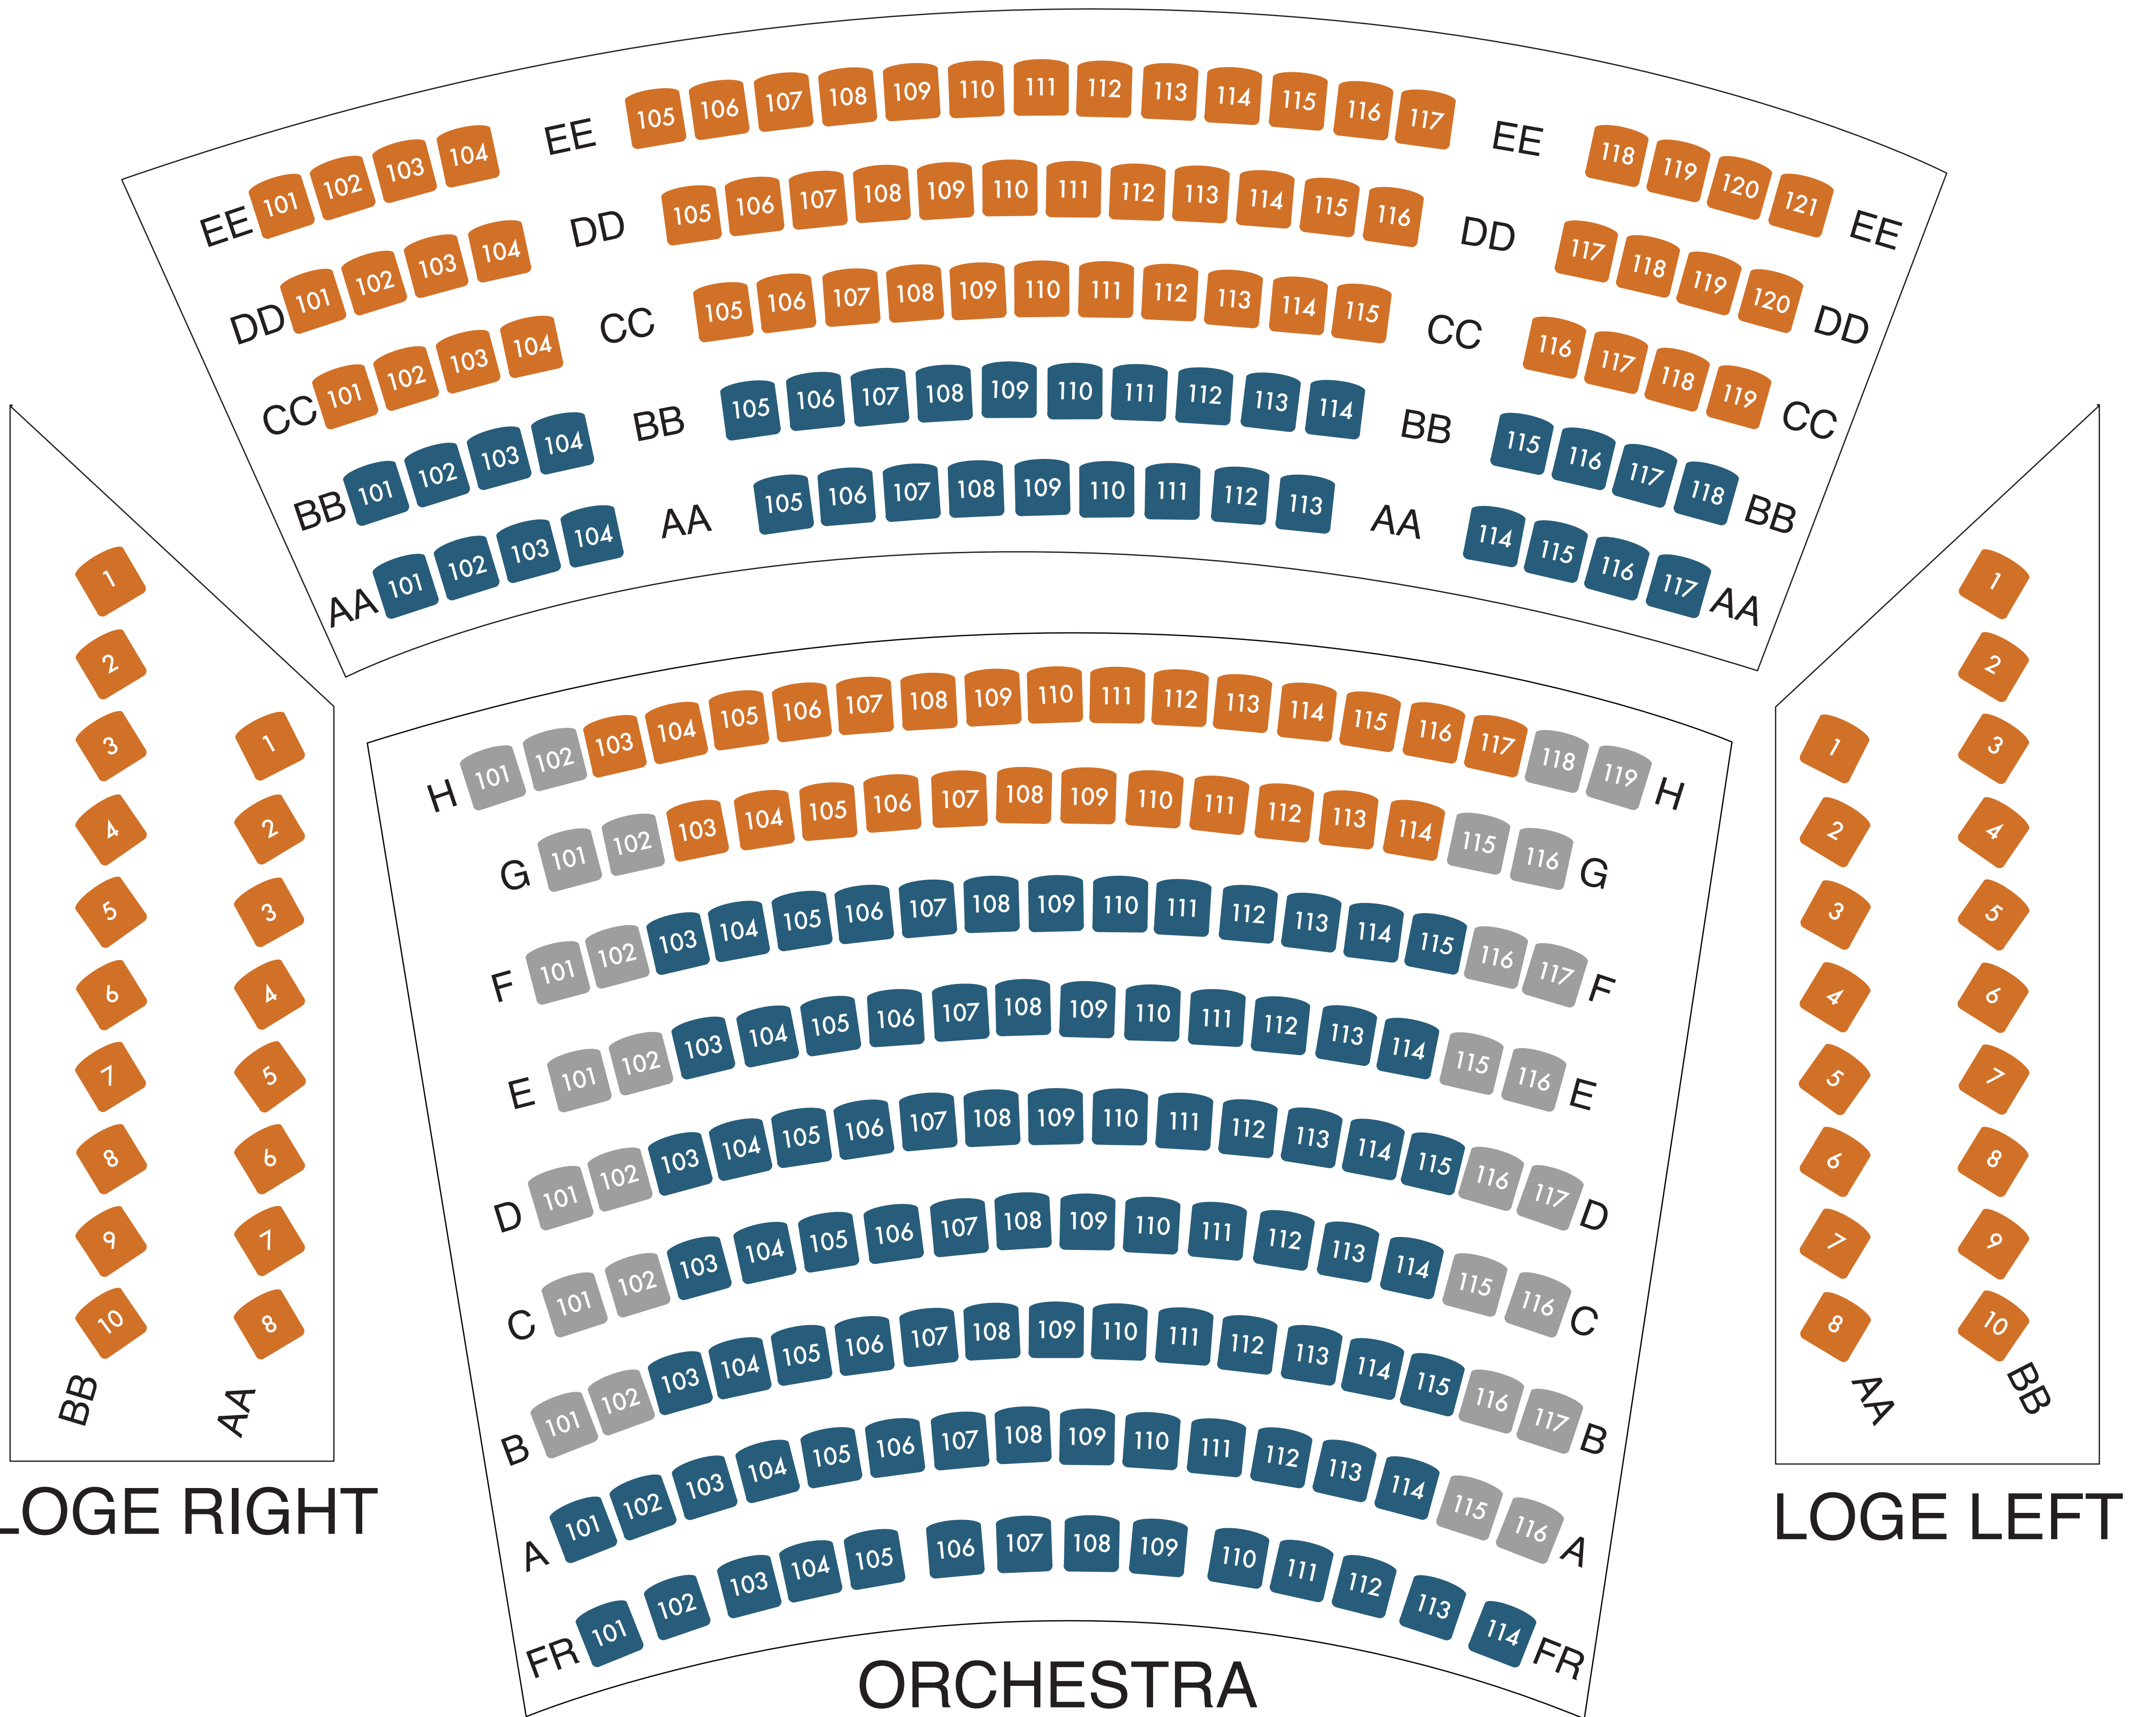

THE NANCY L. DONAHUE THEATRE

BALCONY

LOGE RIGHT

LOGE LEFT

ORCHESTRA

STAGE

- Zone A
- Zone B
- Zone C