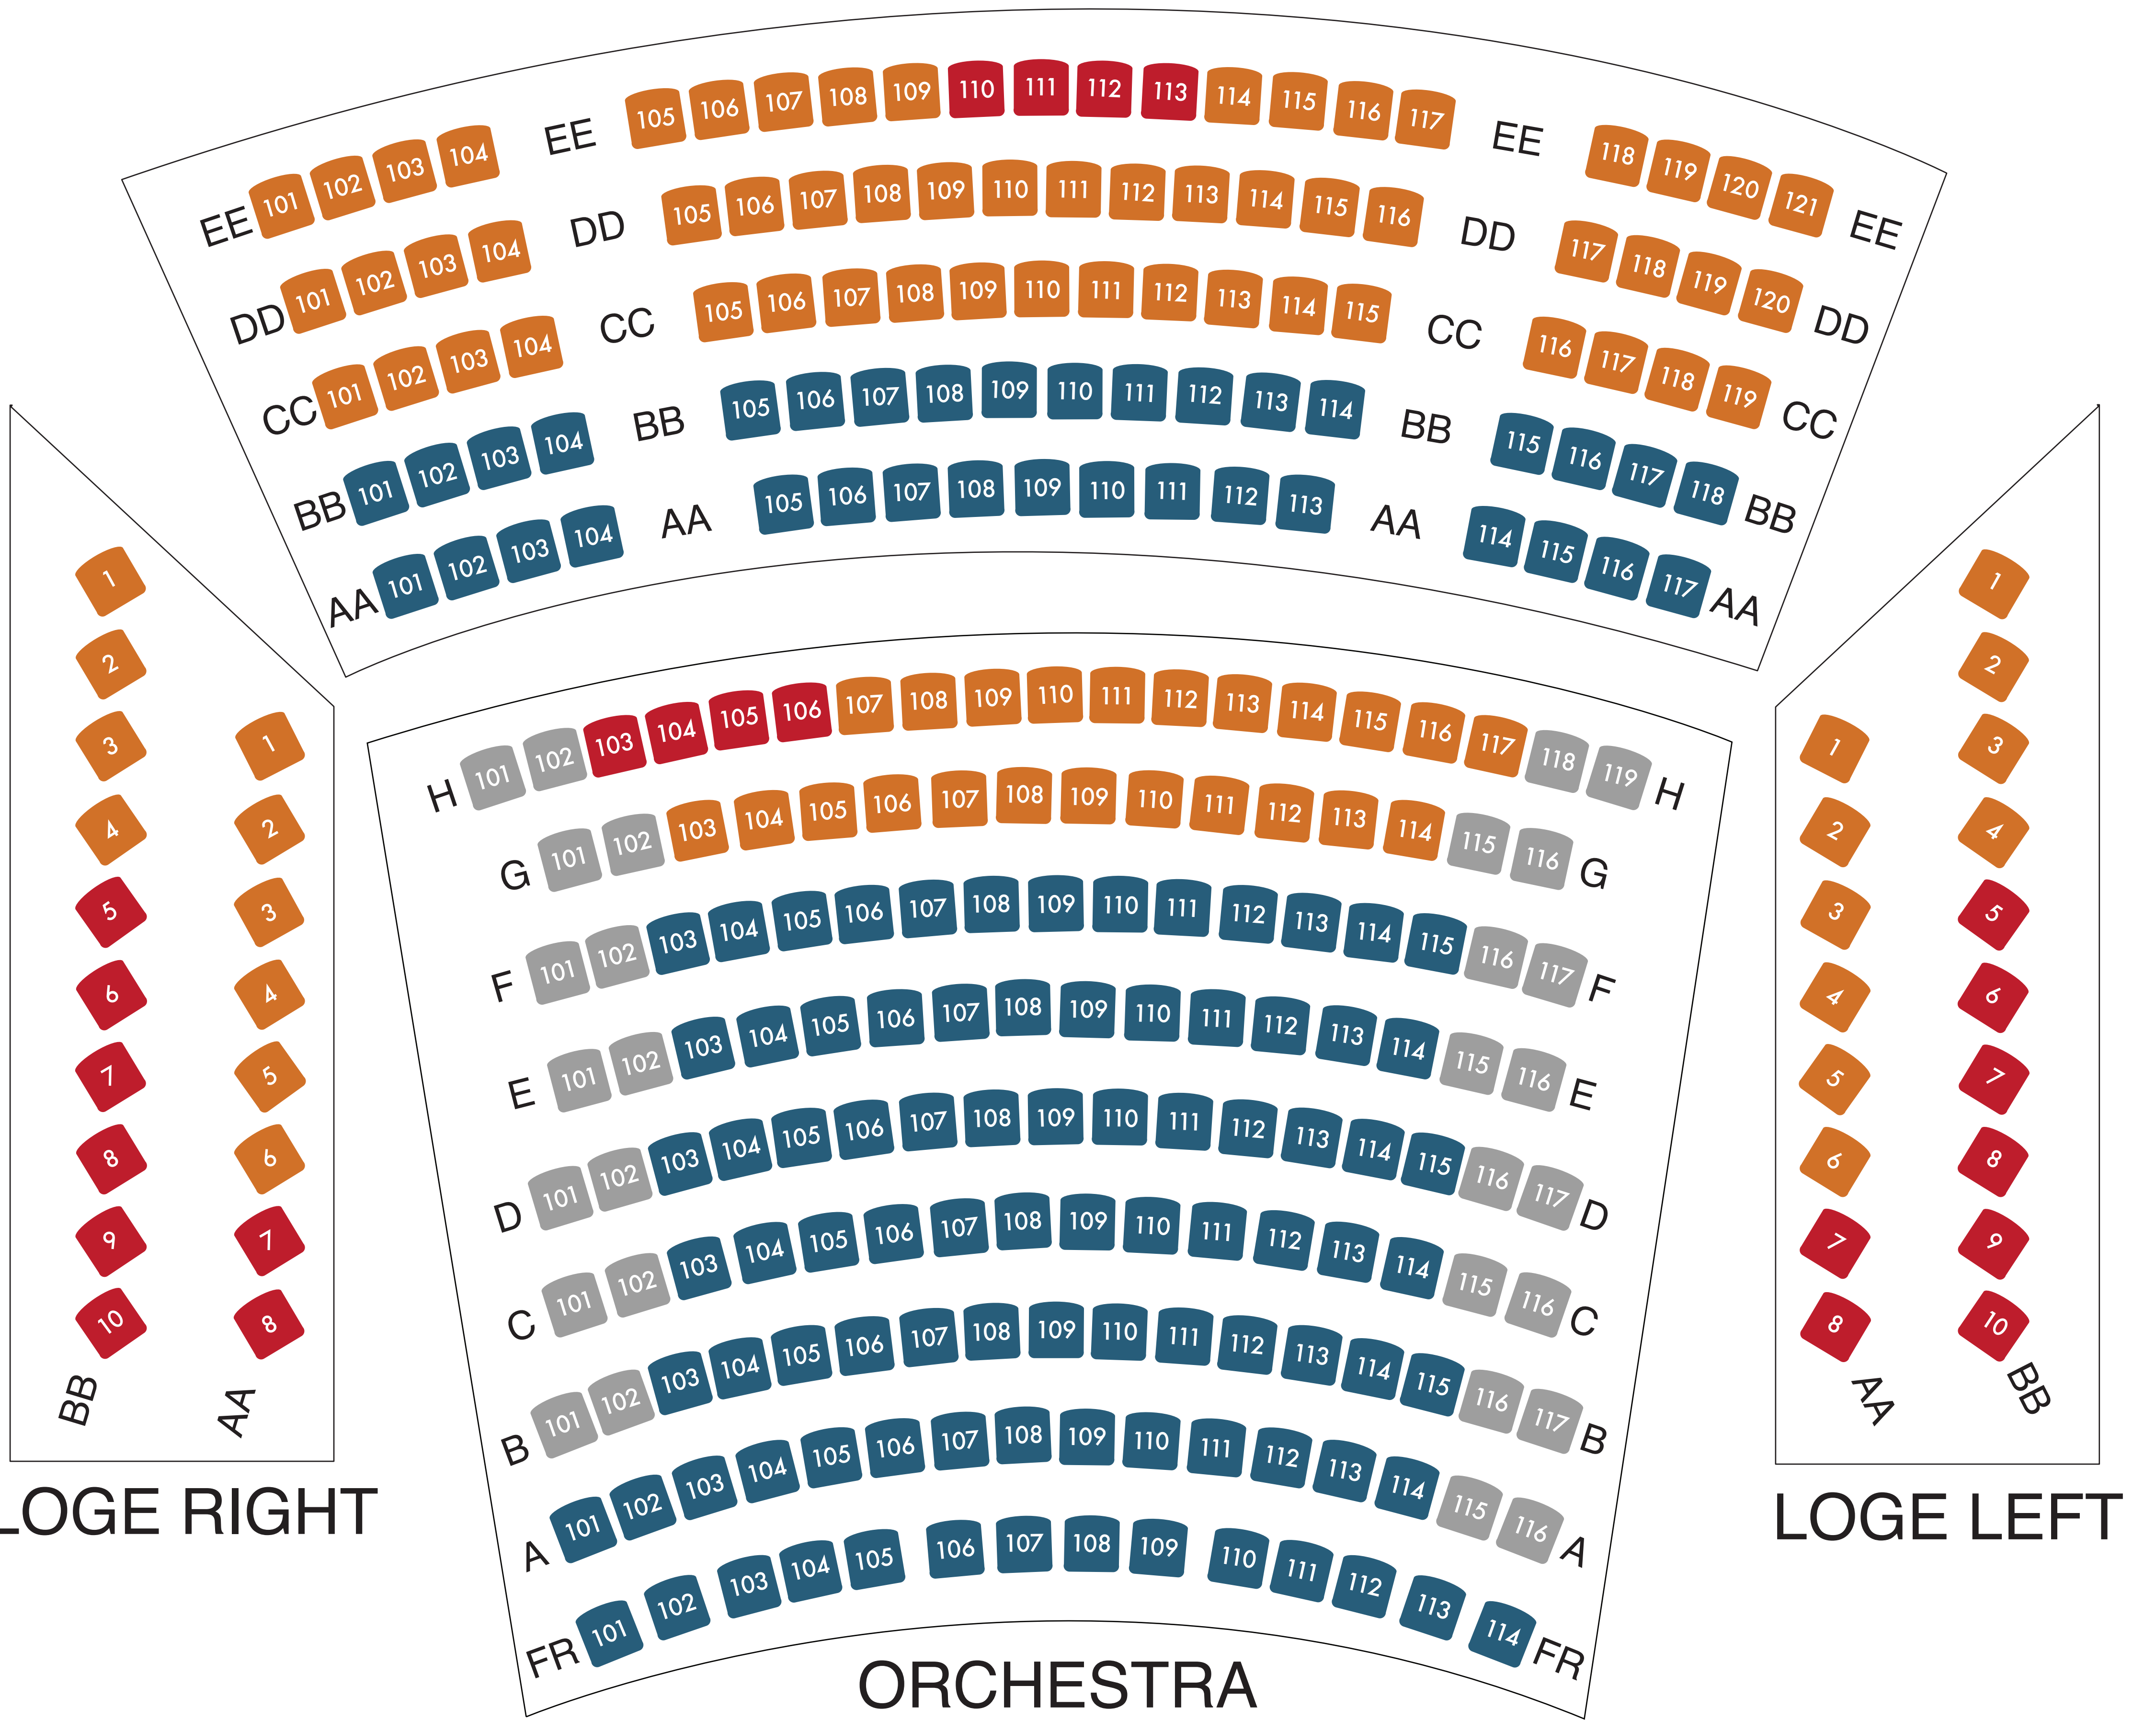

THE NANCY L. DONAHUE THEATRE

BALCONY

LOGE RIGHT

LOGE LEFT

STAGE