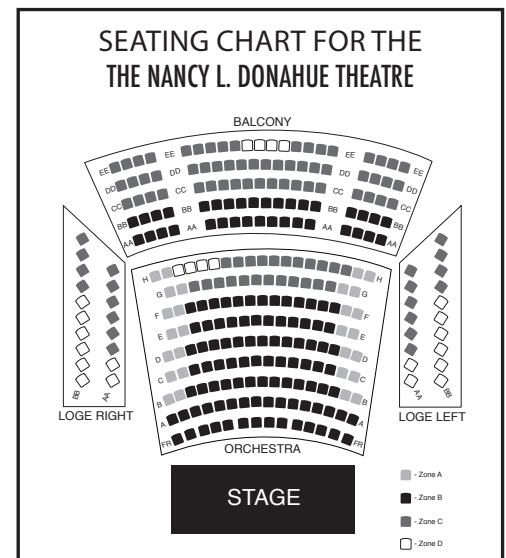

Full Price

ZONE			
A	B	C	D
390	325	270	105
295	245	195	105
230	185	145	105

A	B	C	D
390	325	270	105
295	245	195	105
230	185	145	105

Save 20%
Subscription Price
Limited Time Offer!

ZONE			
A	B	C	D
317	267	222	92
242	202	162	92
192	157	122	92

EXPIRATION DATE _____ CVV CODE _____

OF ADULT TICKETS X \$AMOUNT \$TOTAL

OF SENIOR TICKETS X \$AMOUNT \$TOTAL

SERIES/ZONE (I.E. PREVIEW/D)

TIME OF SHOW

DAY OF WEEK

COMMENTS/SPECIAL REQUESTS

Full seat map at www.mrt.org/venue